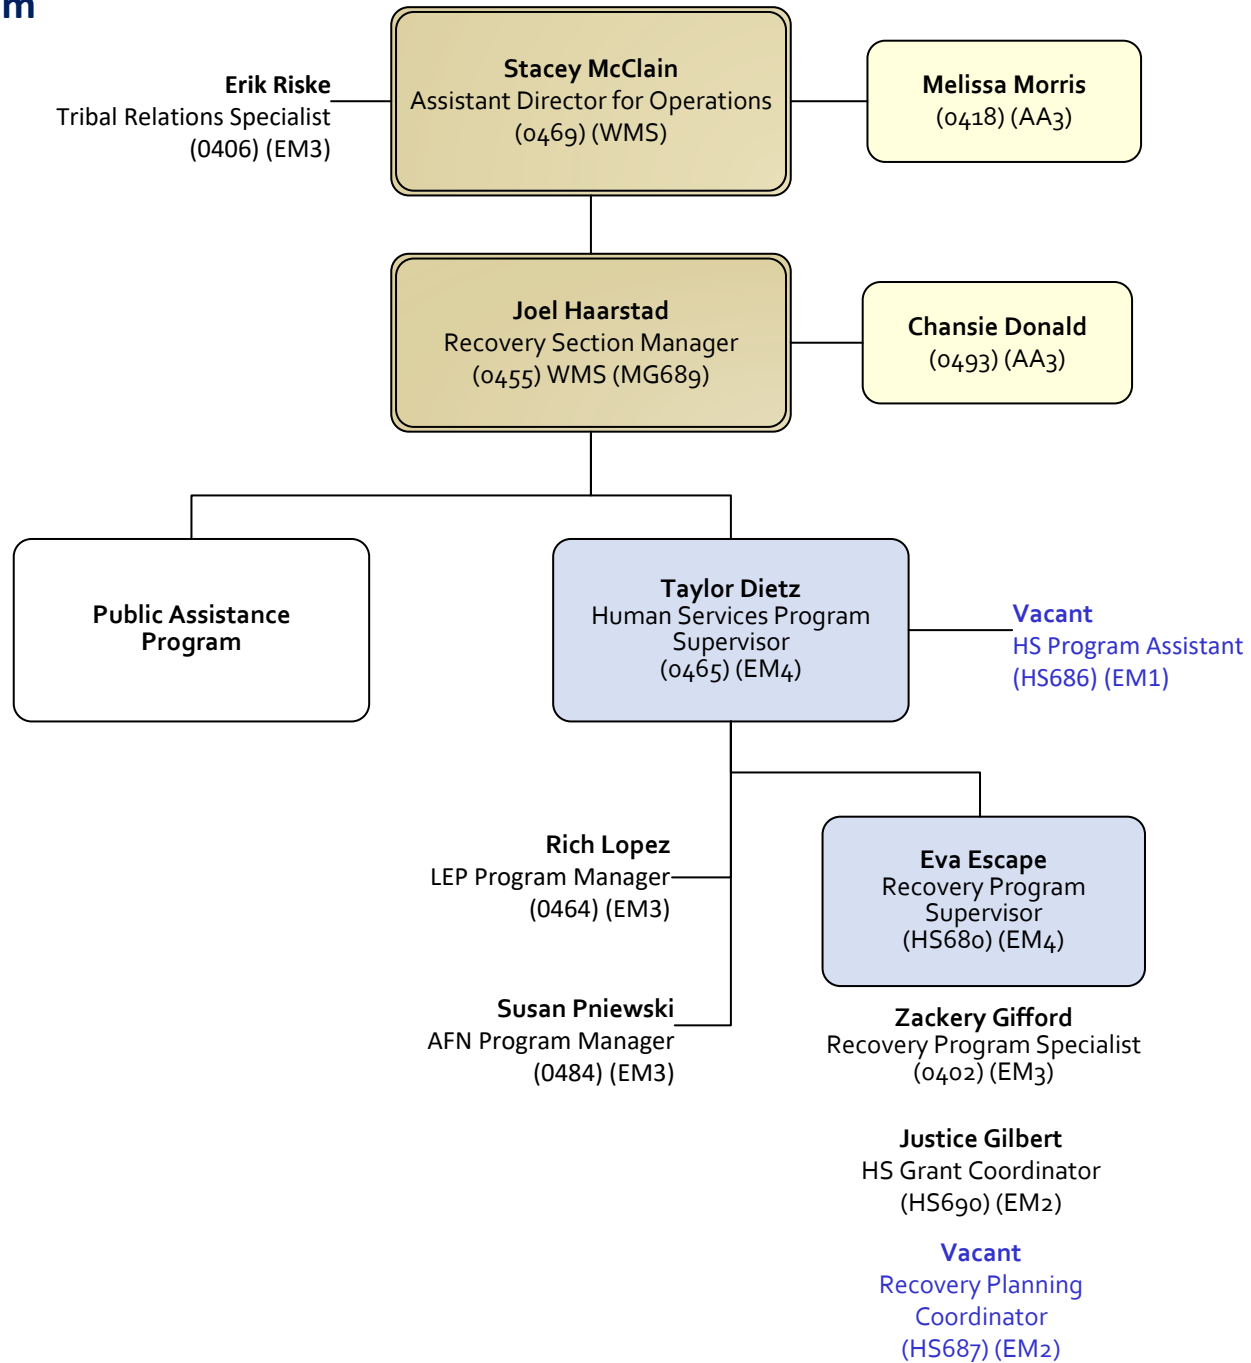

# Washington State Military Department Emergency Management Division

Updated: March 3, 2025

---

Robert Ezelle  
Director

**Emergency Management Division  
Financial Operations Section**

# Emergency Management Division Emergency Communications Unit

# Emergency Management Division Operations Unit Overview

**Emergency Management Division  
Operations Unit  
Human Services Program**

**Emergency Management Division  
Operations Unit  
Public Assistance Program**

# Emergency Management Division Disaster Resilience Unit