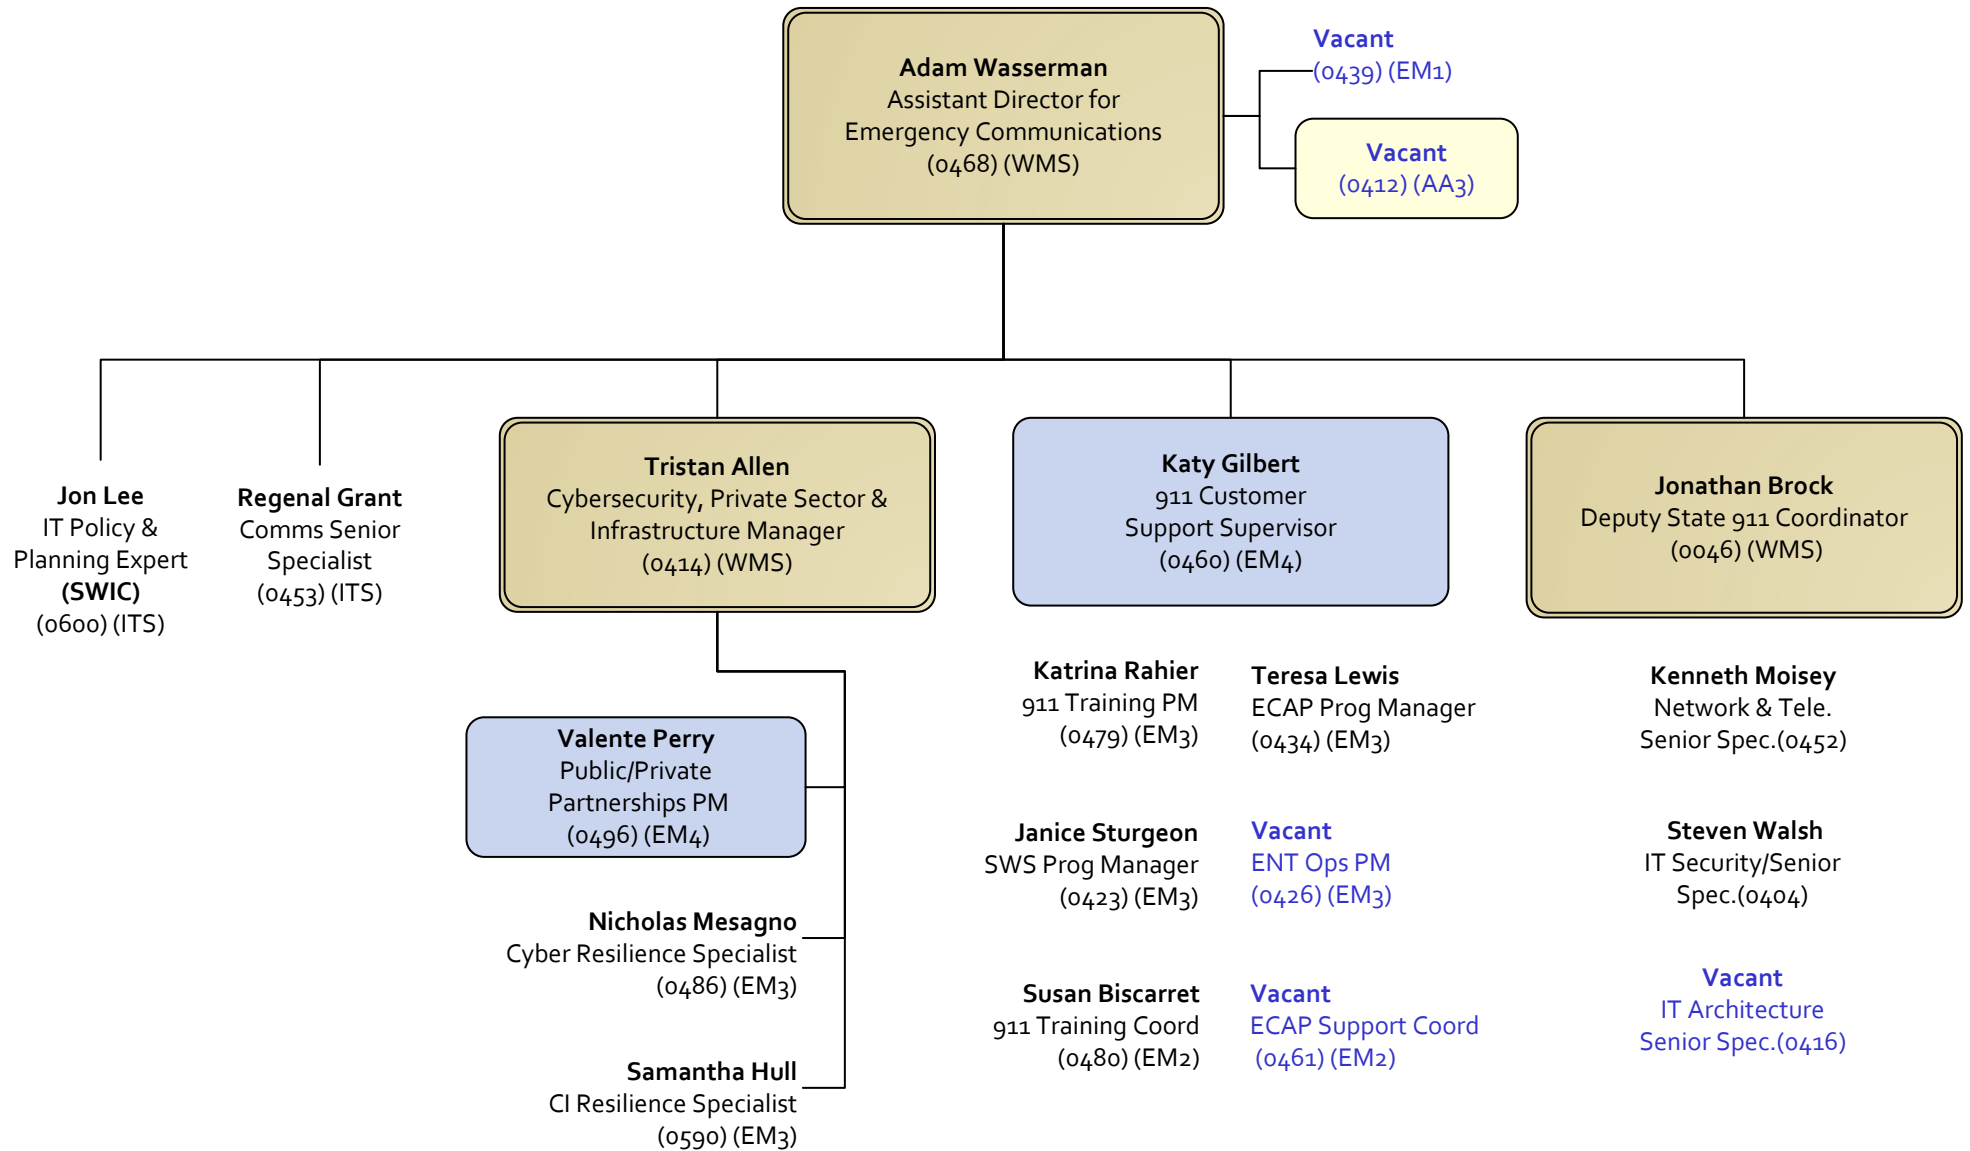

# Washington State Military Department Emergency Management Division

Updated: March 3, 2025

---

Robert Ezelle  
Director

**Emergency Management Division  
Financial Operations Section**

# Emergency Management Division Emergency Communications Unit

# Emergency Management Division Operations Unit Overview

**Emergency Management Division  
Operations Unit  
Human Services Program**

**Emergency Management Division  
Operations Unit  
Public Assistance Program**

# Emergency Management Division Disaster Resilience Unit