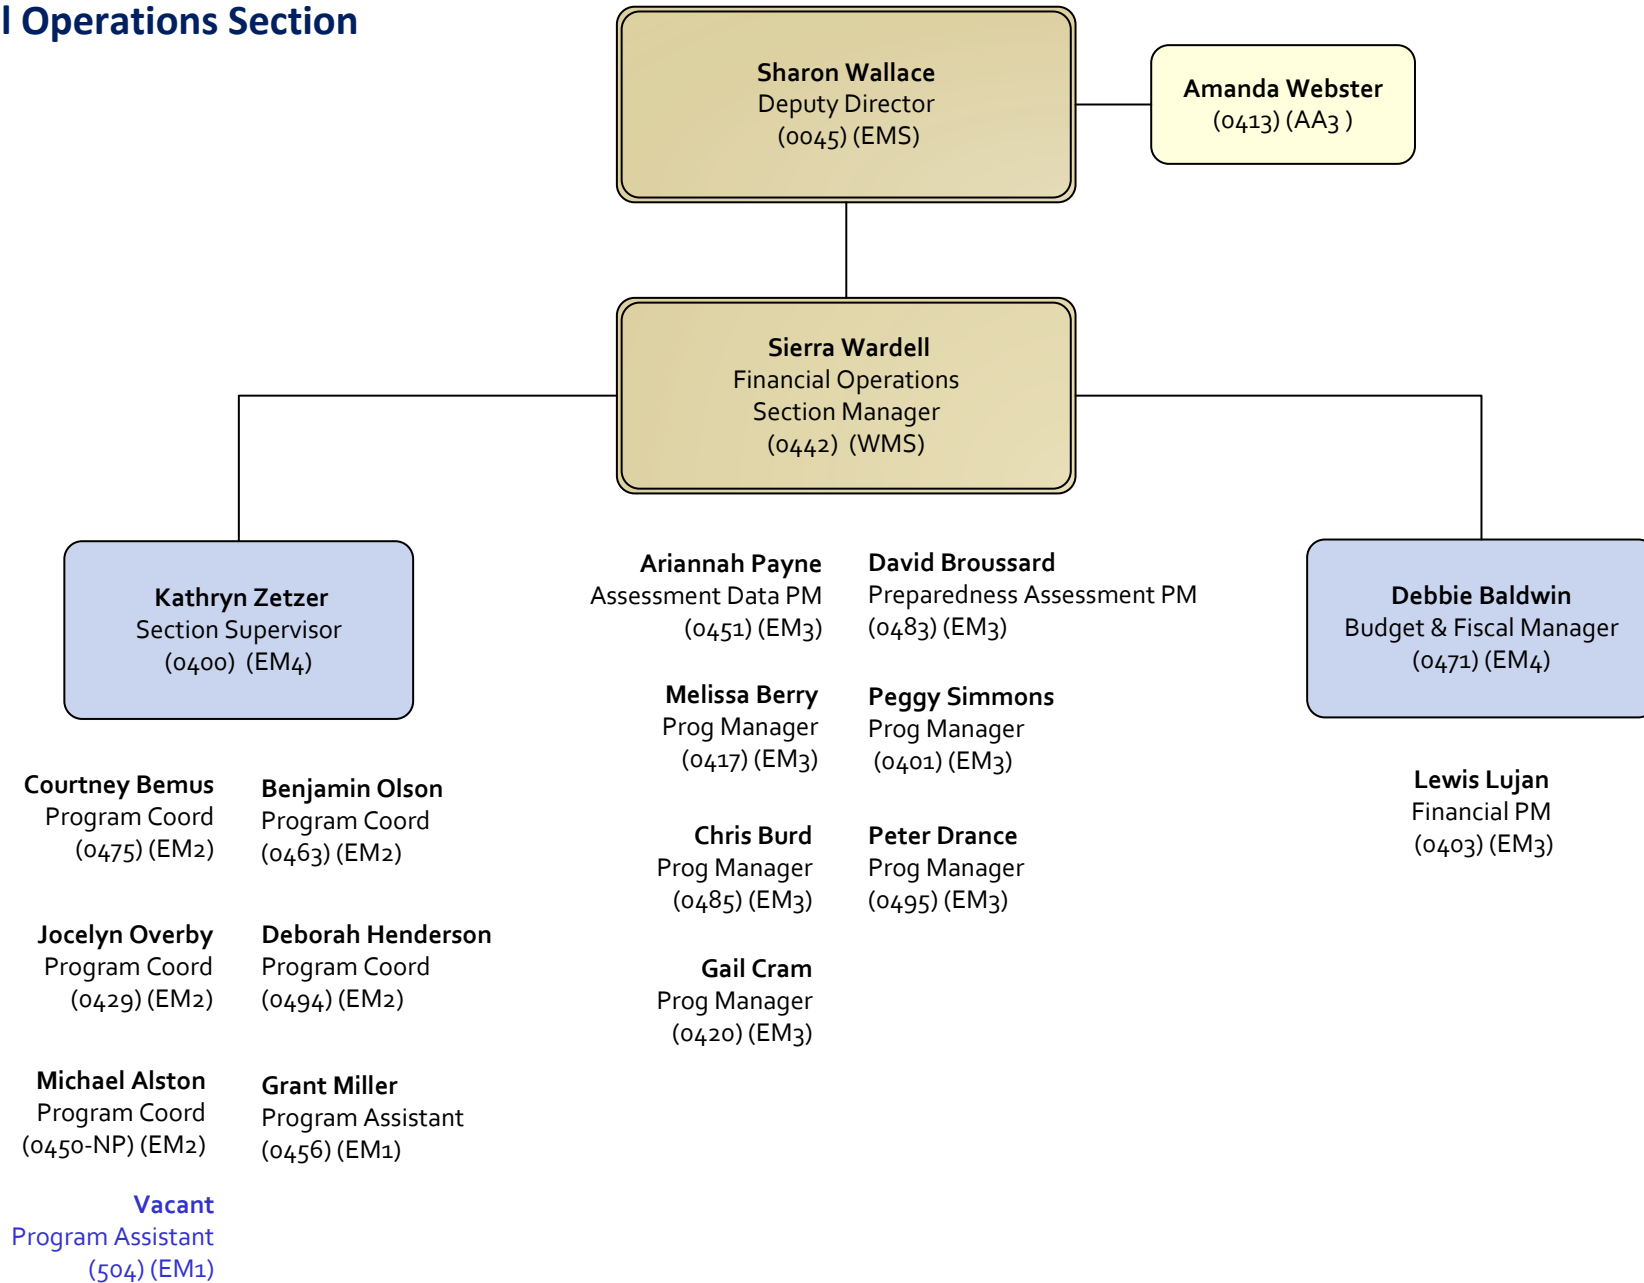

# Washington State Military Department Emergency Management Division

Updated: March 3, 2025

---

Robert Ezelle  
Director

**Emergency Management Division  
Financial Operations Section**

# Emergency Management Division Emergency Communications Unit

# Emergency Management Division Operations Unit Overview

**Emergency Management Division  
Operations Unit  
Human Services Program**

**Emergency Management Division  
Operations Unit  
Public Assistance Program**

# Emergency Management Division Disaster Resilience Unit