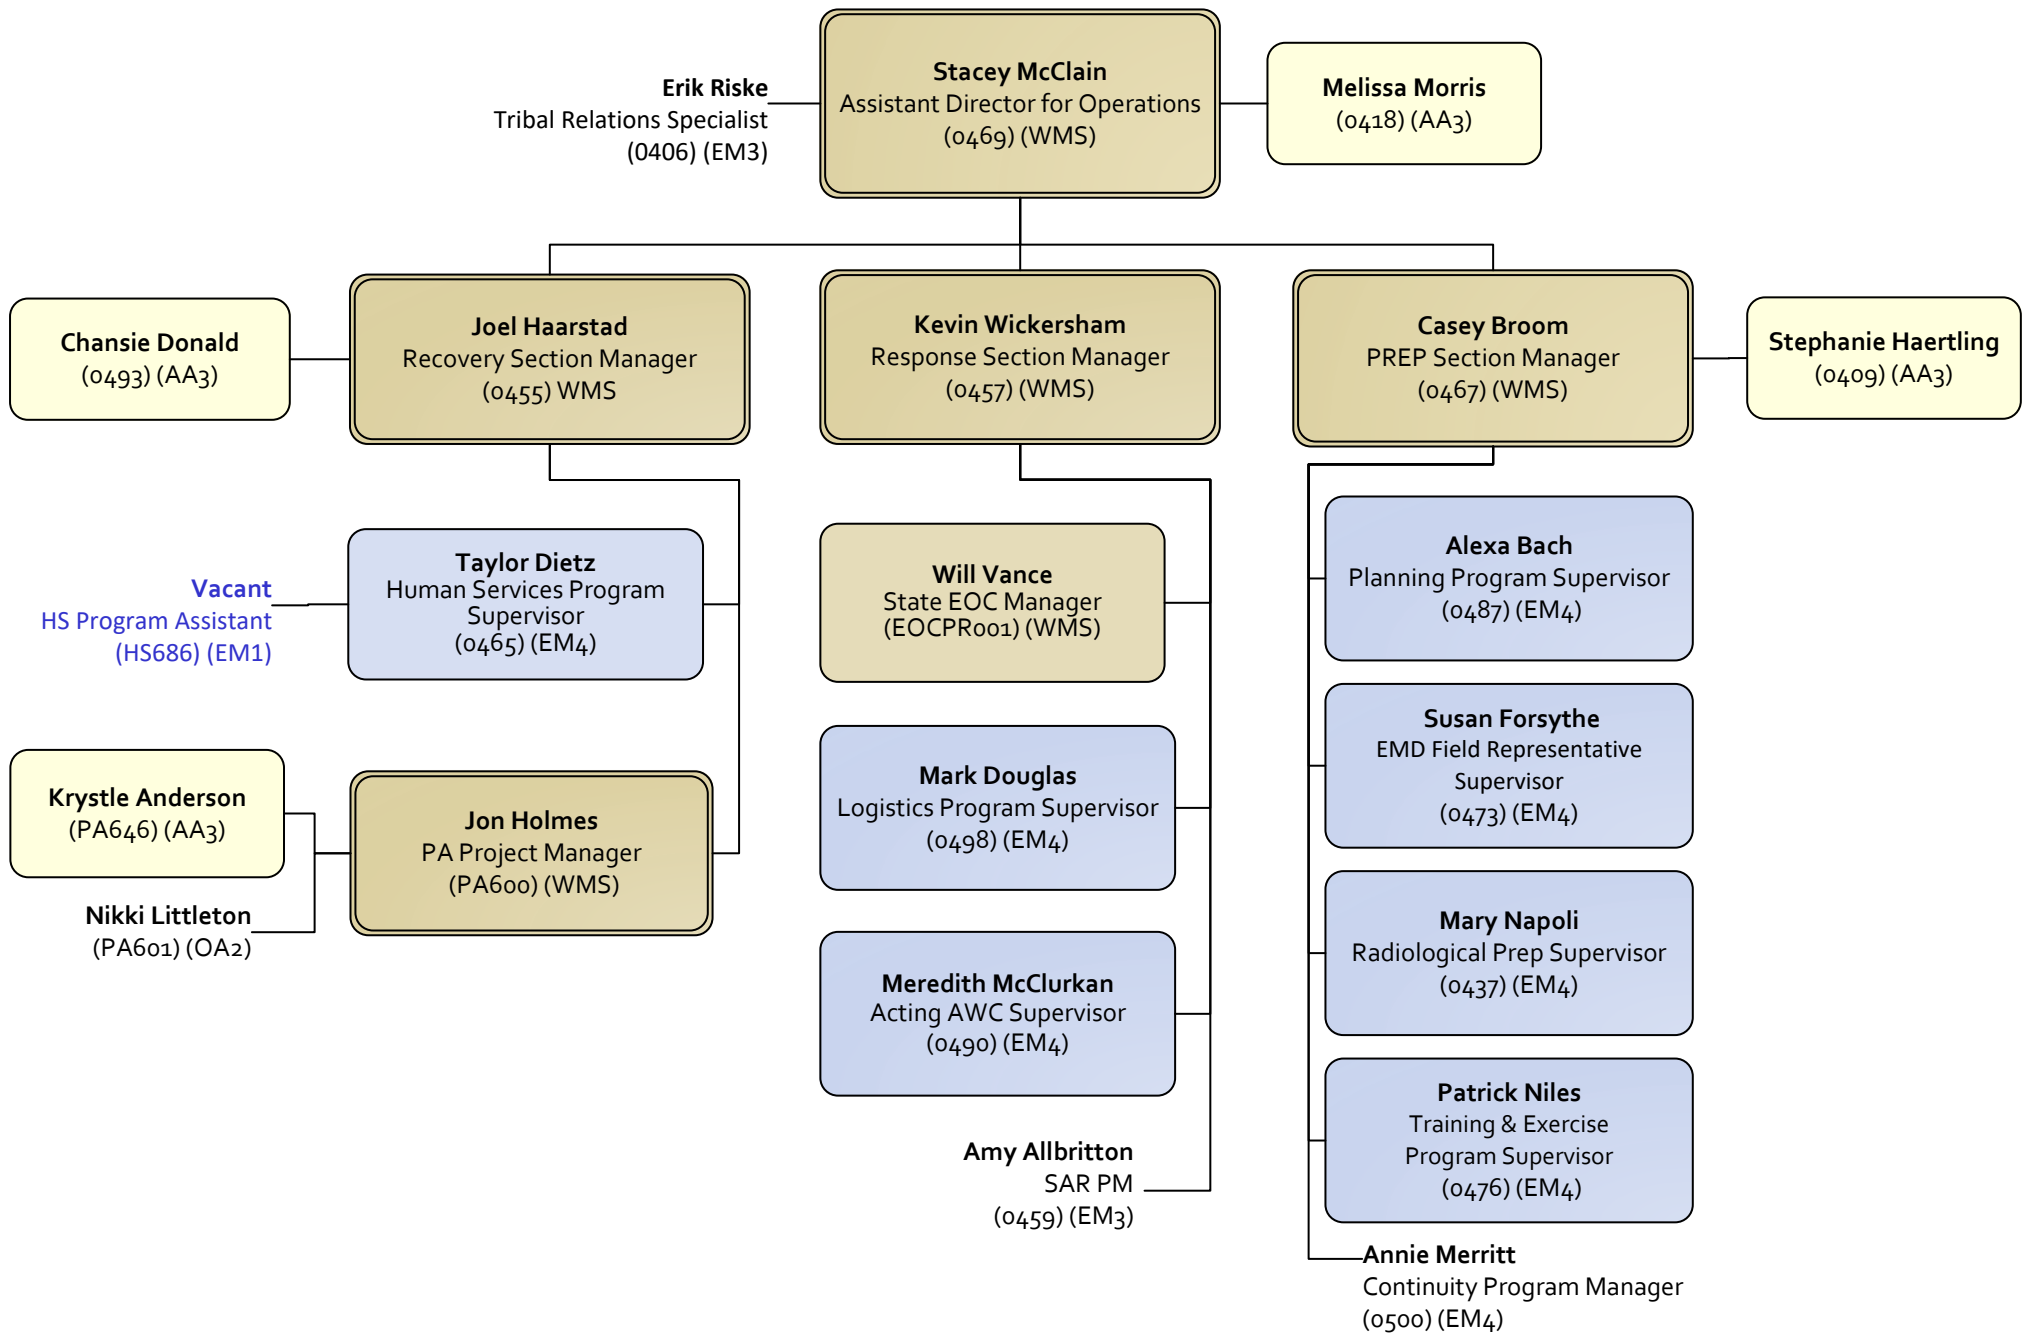

# Washington State Military Department Emergency Management Division

Updated: March 3, 2025

---

Robert Ezelle  
Director

**Emergency Management Division  
Financial Operations Section**

# Emergency Management Division Emergency Communications Unit

# Emergency Management Division Operations Unit Overview

**Emergency Management Division  
Operations Unit  
Human Services Program**

**Emergency Management Division  
Operations Unit  
Public Assistance Program**

# Emergency Management Division Disaster Resilience Unit