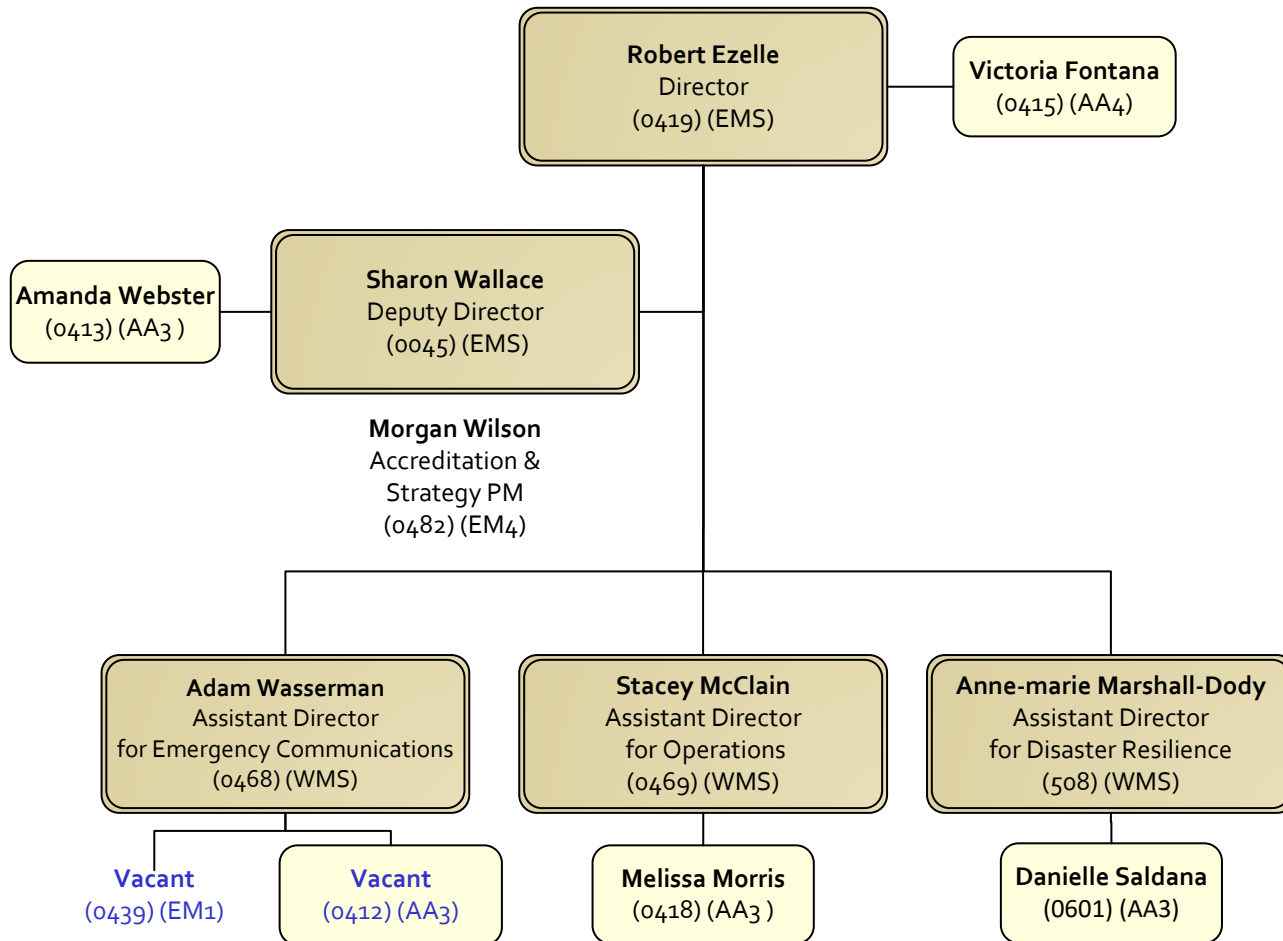

# Washington State Military Department Emergency Management Division

Updated: March 3, 2025

---

Robert Ezelle  
Director

**Emergency Management Division  
Financial Operations Section**

# Emergency Management Division Emergency Communications Unit